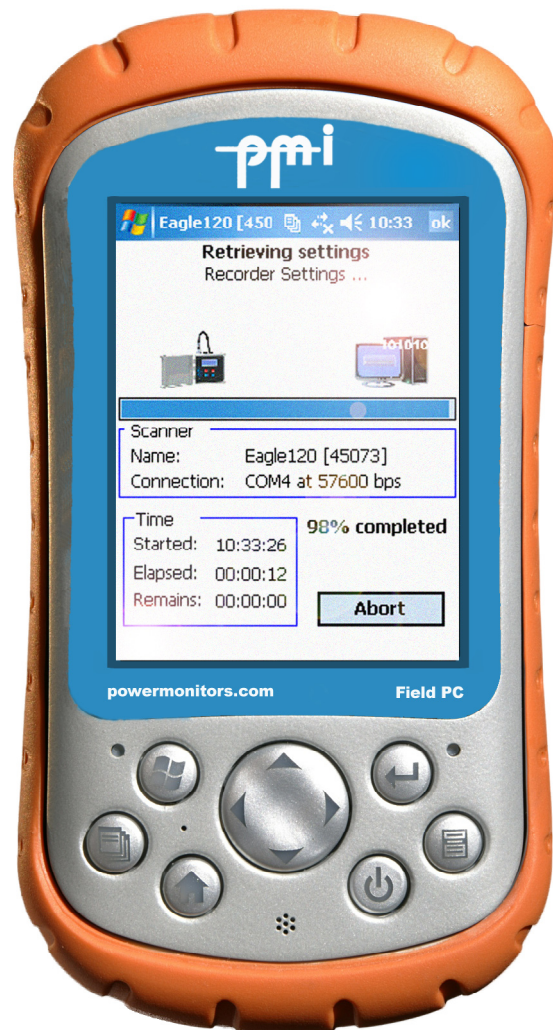

Field PC

Ruggedized wireless field PC

Communications

Type: Bluetooth®

Memory Options

RAM: 64 MB

Flash Storage: 128 MB

Software

ProVision Mobile,
Microsoft® Windows Mobile® 5.0

Ports and Connectors

Ports: CF and SD Card Slot
9-pin D Serial Communications Port
Connectors: USB Client, Mini Connectors
USB Cable (mini to full)

Mechanical Specifications

Dimensions: 6 1/2" L x 3 7/16" W x 1 11/16" H
Weight: 1 lb

Optional Accessories

Power Chargers
Extended Caps
Peripheral Devices and Cards
Software

Product Includes

ProVision
Li-Ion Battery
Wall Charger
Hand Strap
Full-sized Captured Stylus
Microsoft® Getting Started CS
Documentation CD with User's Manual
Screen Protectors (Package of 2)
Screwdriver

pmi®
Tools you need. People you trust.